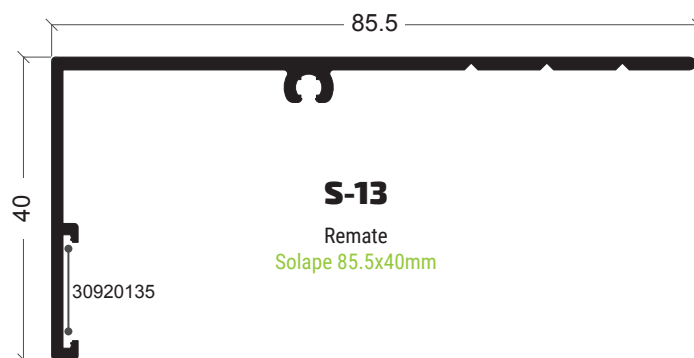

S-15
Remate
Solape 46.5x30mm

S-23
Remate
Solape 120x20mm

S-36
Remate
Solape 140mm

S-16
Remate
Solape 148x20mm

S-13
Remate
Solape 85.5x40mm