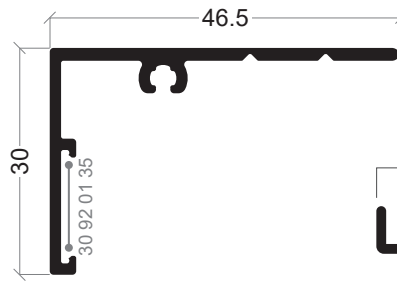

www.anicolor.pt

REMATES

REMATES

REMATES

390

S-24
Remate
Solape 127x50mm

S-37
Remate
Solape 68.4mm

S-12
Remate
Solape 105.5x40mm

S-20
Remate
Solape 33x50mm

S-22
Remate
Solape 106.5x8.5mm

S-09
Remate
Solape 141x30mm

AXi-83
Remate
Solape 72.5x30mm

AXi-73
Remate
Solape 66.5x30mm

S-21
Remate
Solape 60.5x8,5mm

S-31
Remate
Solape 38x20mm

S-15
Remate
Solape 46.5x30mm

S-23
Remate
Solape 120x20mm

S-36
Remate
Solape 140mm

S-16
Remate
Solape 148x20mm

S-13
Remate
Solape 85.5x40mm