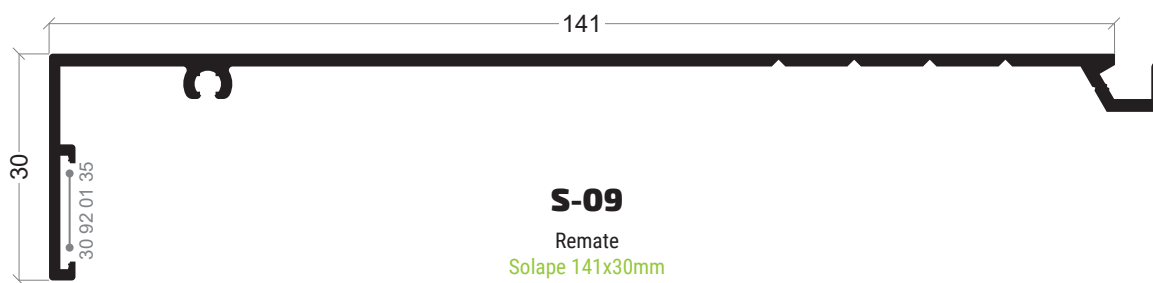

www.anicolor.pt

REMATES

REMATES

REMATES

390

S-24
Remate
Solape 127x50mm

S-37
Remate
Solape 68.4mm

S-12
Remate
Solape 105.5x40mm

S-20
Remate
Solape 33x50mm

S-22
Remate
Solape 106.5x8.5mm

S-09
Remate
Solape 141x30mm

AXi-83
Remate
Solape 72.5x30mm

AXi-73
Remate
Solape 66.5x30mm

S-21
Remate
Solape 60.5x8,5mm

S-31
Remate
Solape 38x20mm

S-15
Remate
Solape 46.5x30mm

S-23
Remate
Solape 120x20mm

S-36
Remate
Solape 140mm

S-16
Remate
Solape 148x20mm

S-13
Remate
Solape 85.5x40mm