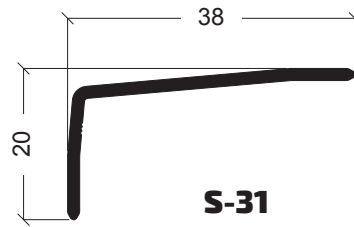

www.anicolor.pt

REMATES

REMATES

REMATES

390

S-24
Remate
Solape 127x50mm

S-37
Remate
Solape 68.4mm

S-12
Remate
Solape 105.5x40mm

S-20
Remate
Solape 33x50mm

S-22
Remate
Solape 106.5x8.5mm

S-09
Remate
Solape 141x30mm

AXi-83
Remate
Solape 72.5x30mm

AXi-73
Remate
Solape 66.5x30mm

S-21
Remate
Solape 60.5x8,5mm

S-31
Remate
Solape 38x20mm

S-15
Remate
Solape 46.5x30mm

S-23
Remate
Solape 120x20mm

S-36
Remate
Solape 140mm

S-16
Remate
Solape 148x20mm

S-13
Remate
Solape 85.5x40mm