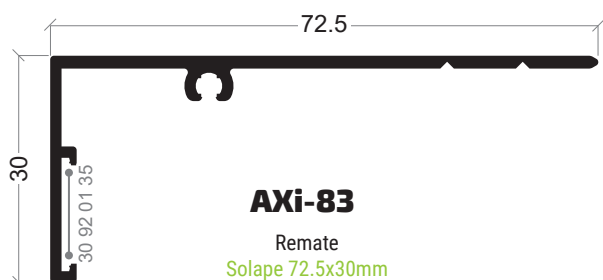

www.anicolor.pt

REMATES

REMATES

REMATES

390

S-24
Remate
Solape 127x50mm

S-37
Remate
Solape 68.4mm

S-12
Remate
Solape 105.5x40mm

S-20
Remate
Solape 33x50mm

S-22
Remate
Solape 106.5x8.5mm

S-09
Remate
Solape 141x30mm

AXi-83
Remate
Solape 72.5x30mm

AXi-73
Remate
Solape 66.5x30mm

S-21
Remate
Solape 60.5x8,5mm

S-31
Remate
Solape 38x20mm

S-15
Remate
Solape 46.5x30mm

S-23
Remate
Solape 120x20mm

S-36
Remate
Solape 140mm

S-16
Remate
Solape 148x20mm

S-13
Remate
Solape 85.5x40mm