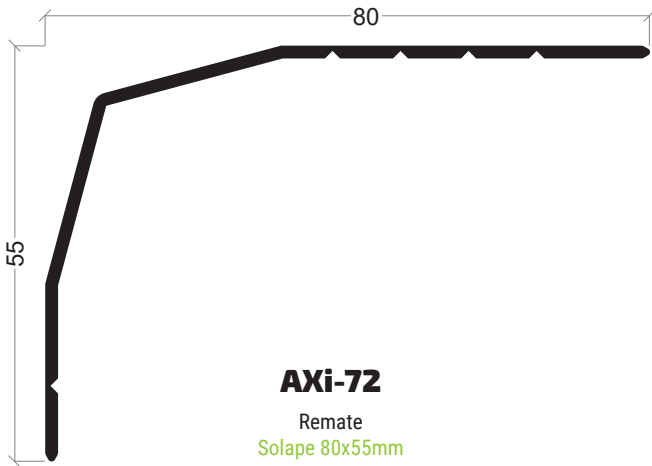

www.anicolor.pt

REMATES

REMATES

REMATES

390

S-24
Remate
Solape 127x50mm

S-37
Remate
Solape 68.4mm

S-12
Remate
Solape 105.5x40mm

S-20
Remate
Solape 33x50mm

S-22
Remate
Solape 106.5x8.5mm

S-09
Remate
Solape 141x30mm

AXi-83
Remate
Solape 72.5x30mm

AXi-73
Remate
Solape 66.5x30mm

S-21
Remate
Solape 60.5x8,5mm

S-31
Remate
Solape 38x20mm

S-15
Remate
Solape 46.5x30mm

S-23
Remate
Solape 120x20mm

S-36
Remate
Solape 140mm

S-16
Remate
Solape 148x20mm

S-13
Remate
Solape 85.5x40mm