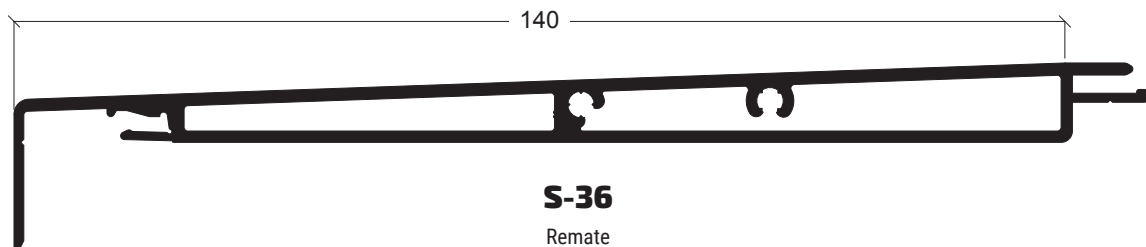

www.anicolor.pt

REMATES

REMATES

REMATES

390

S-24
Remate
Solape 127x50mm

S-37
Remate
Solape 68.4mm

S-12
Remate
Solape 105.5x40mm

S-20
Remate
Solape 33x50mm

S-22
Remate
Solape 106.5x8.5mm

S-09
Remate
Solape 141x30mm

AXi-83
Remate
Solape 72.5x30mm

AXi-73
Remate
Solape 66.5x30mm

S-21
Remate
Solape 60.5x8,5mm

S-31
Remate
Solape 38x20mm

S-15
Remate
Solape 46.5x30mm

S-23
Remate
Solape 120x20mm

S-36
Remate
Solape 140mm

S-16
Remate
Solape 148x20mm

S-13
Remate
Solape 85.5x40mm