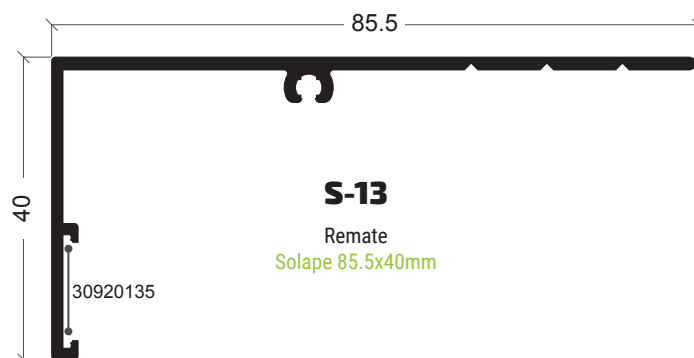

www.anicolor.pt

REMATES

REMATES

REMATES

390

S-24
Remate
Solape 127x50mm

S-37
Remate
Solape 68.4mm

S-12
Remate
Solape 105.5x40mm

S-20
Remate
Solape 33x50mm

S-22
Remate
Solape 106.5x8.5mm

S-09
Remate
Solape 141x30mm

AXi-83
Remate
Solape 72.5x30mm

AXi-73
Remate
Solape 66.5x30mm

S-21
Remate
Solape 60.5x8,5mm

S-31
Remate
Solape 38x20mm

S-15
Remate
Solape 46.5x30mm

S-23
Remate
Solape 120x20mm

S-36
Remate
Solape 140mm

S-16
Remate
Solape 148x20mm

S-13
Remate
Solape 85.5x40mm