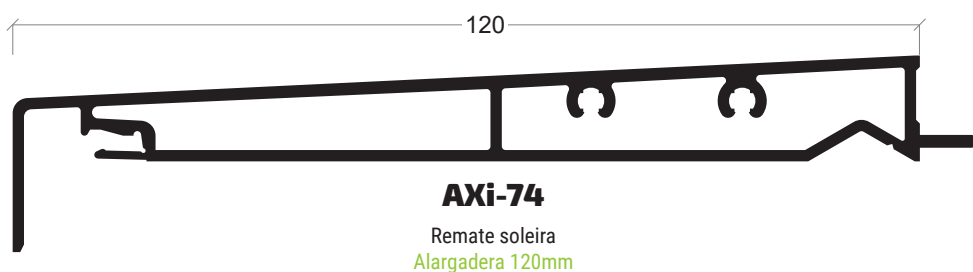

www.anicolor.pt

REMATES

REMATES

REMATES

390

S-24
Remate
Solape 127x50mm

S-37
Remate
Solape 68.4mm

S-12
Remate
Solape 105.5x40mm

S-20
Remate
Solape 33x50mm

S-22
Remate
Solape 106.5x8.5mm

S-09
Remate
Solape 141x30mm

AXi-83
Remate
Solape 72.5x30mm

AXi-73
Remate
Solape 66.5x30mm

S-21
Remate
Solape 60.5x8,5mm

S-31
Remate
Solape 38x20mm

S-15
Remate
Solape 46.5x30mm

S-23
Remate
Solape 120x20mm

S-36
Remate
Solape 140mm

S-16
Remate
Solape 148x20mm

S-13
Remate
Solape 85.5x40mm