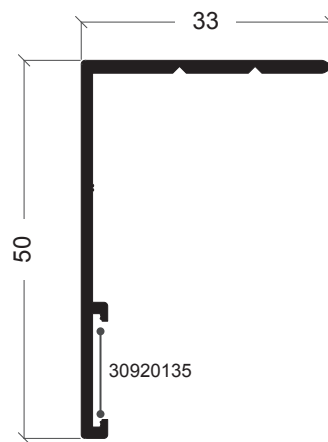

www.anicolor.pt

REMATES

REMATES

REMATES

390

S-24
Remate
Solape 127x50mm

S-37
Remate
Solape 68.4mm

S-12
Remate
Solape 105.5x40mm

S-20
Remate
Solape 33x50mm

S-22
Remate
Solape 106.5x8.5mm

S-09
Remate
Solape 141x30mm

AXi-83
Remate
Solape 72.5x30mm

AXi-73
Remate
Solape 66.5x30mm

S-21
Remate
Solape 60.5x8,5mm

S-31
Remate
Solape 38x20mm

S-15
Remate
Solape 46.5x30mm

S-23
Remate
Solape 120x20mm

S-36
Remate
Solape 140mm

S-16
Remate
Solape 148x20mm

S-13
Remate
Solape 85.5x40mm